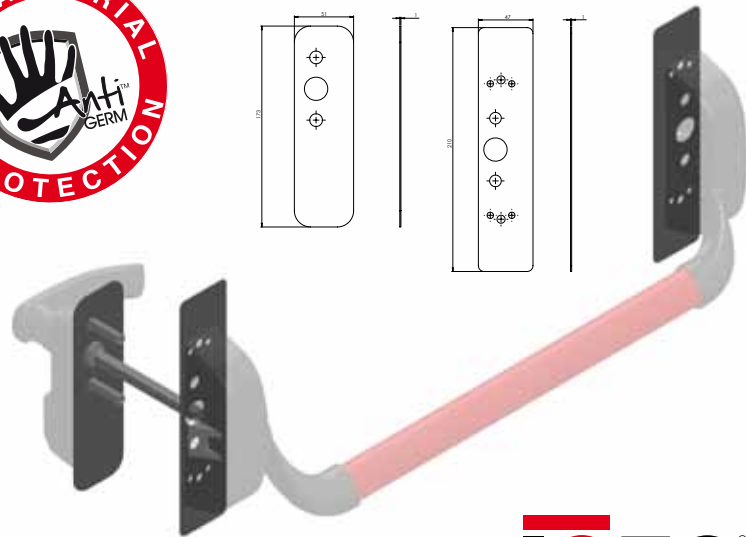

# RETROFIT PLATES

FOR THE REPLACEMENT  
OF PANIC EXIT DEVICES  
NOT MANUFACTURED BY ISEO.

Code

94100655

Kit made of:  
a plate for  
external control  
and two  
plates for devices

NO PANIC, NO BACTERIA, NO ADDITIONAL COST. >>