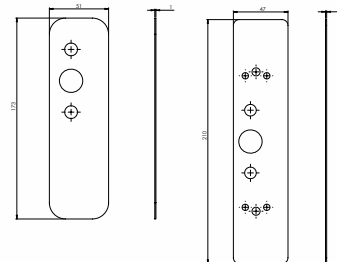

# RETROFIT PLATES

FOR THE REPLACEMENT  
OF PANIC EXIT DEVICES  
NOT MANUFACTURED BY ISEO.

Code

94100655

Kit made of:  
a plate for  
external control  
and two  
plates for devices

NO PANIC, NO BACTERIA, NO ADDITIONAL COST. >>