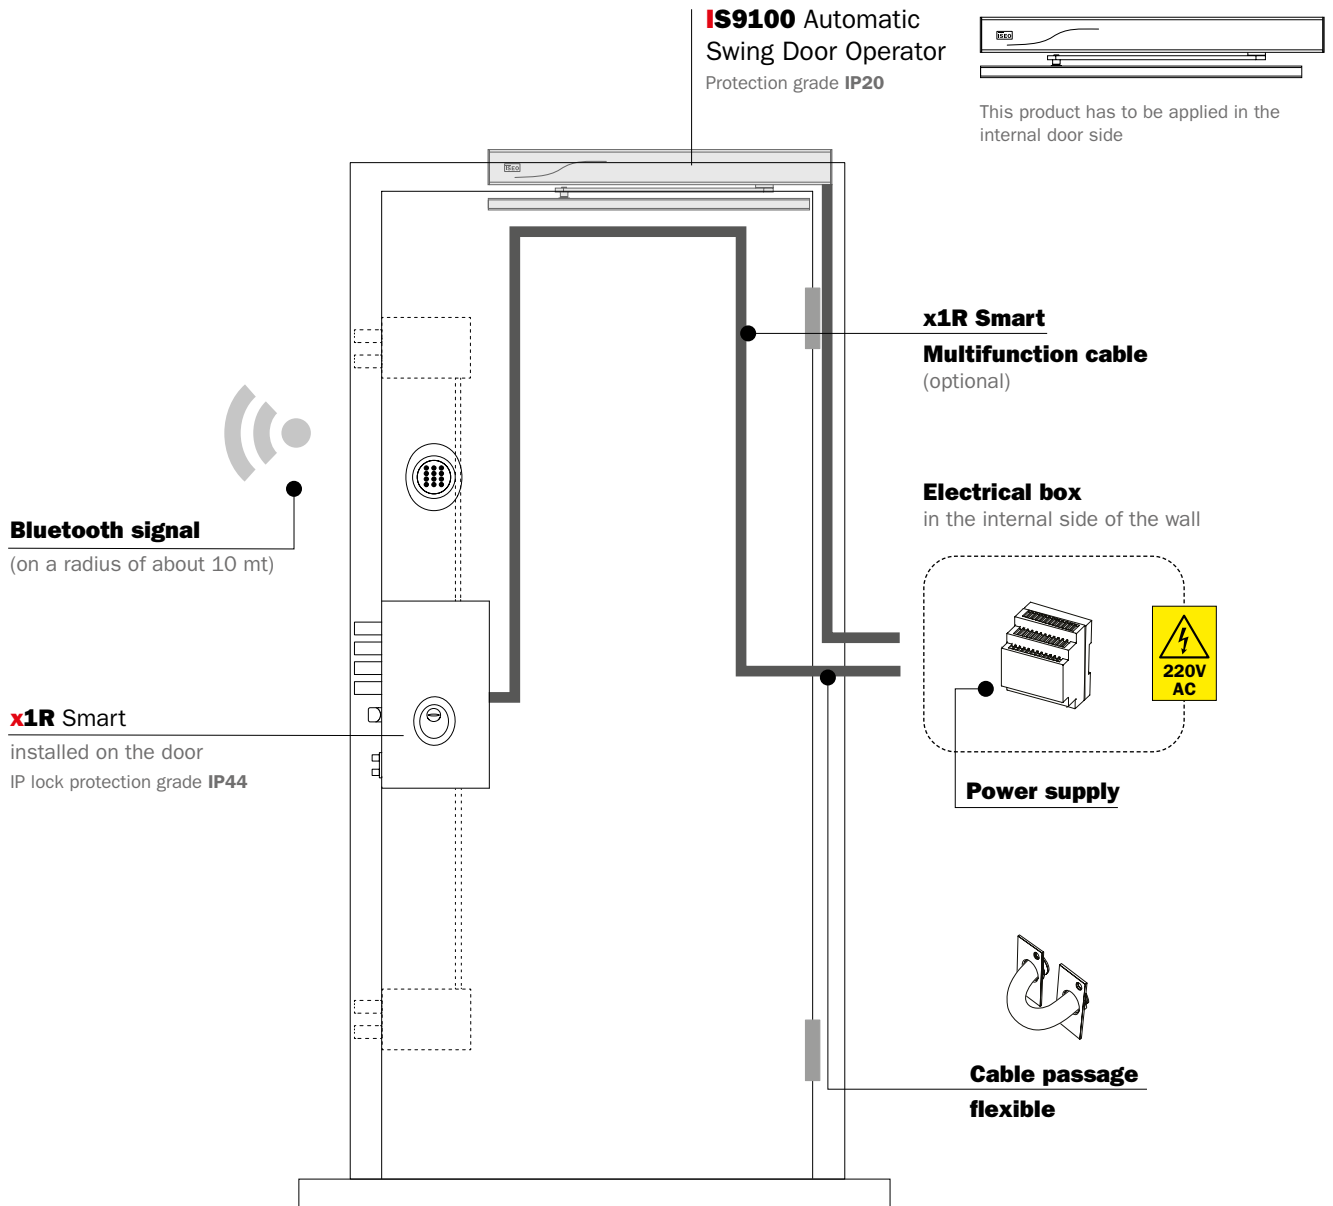

ISEO NO TOUCH SOLUTIONS FOR
ACCESS CONTROL AND REMOTE OPENING.

Door entry system solution with **x1R** Smart lock
and **IS9100** automatic door operator.

CREDENTIALS TO OPEN

Smartphone

Fingerprint

PIN code

Mifare Classic or DESFire Card

Keyfob

RFID Wristband