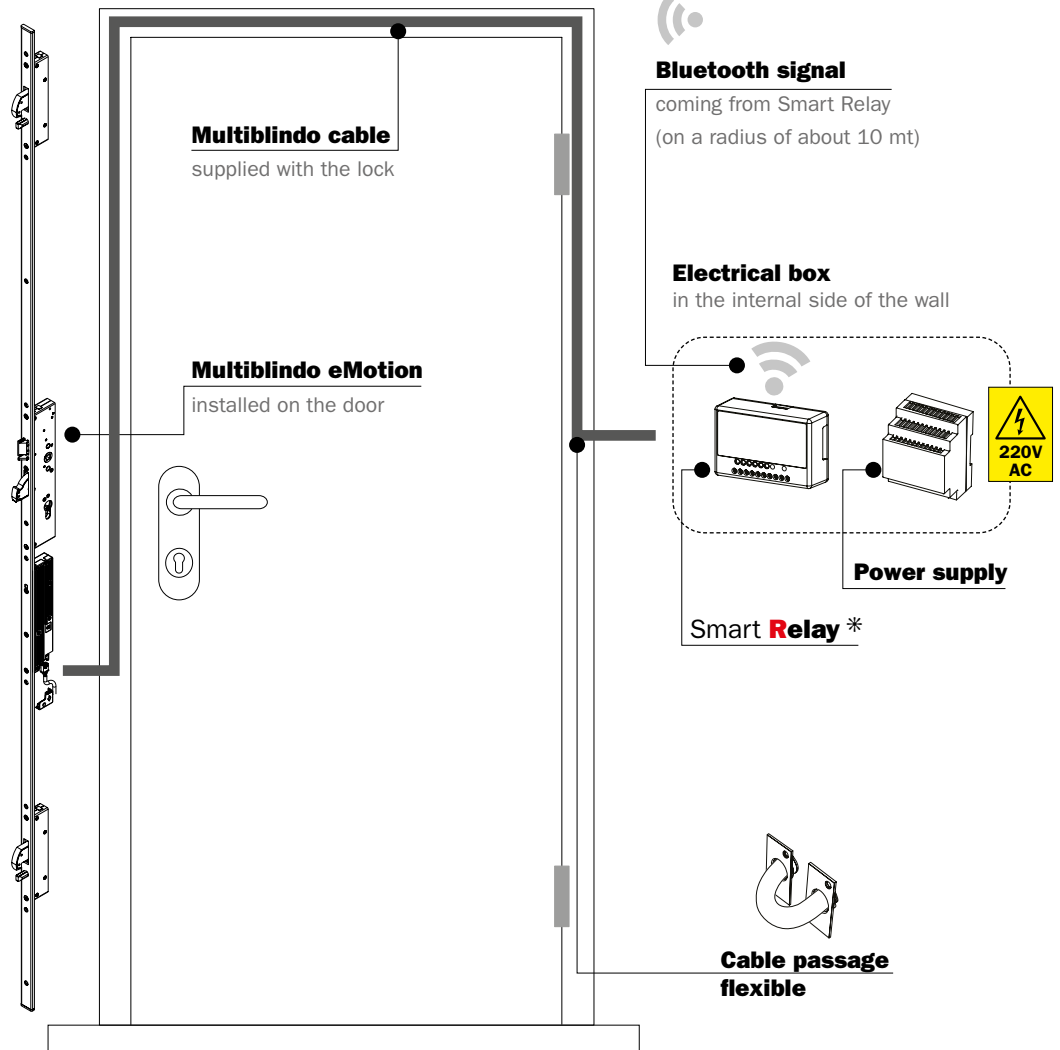

ISEO NO TOUCH SOLUTIONS FOR
ACCESS CONTROL AND REMOTE OPENING.

Door entry system solution with
Smart **Relay** and **Multiblindo eMotion**.

DOOR EXTERNAL SIDE

* Smart Relay

- BUILT IN BLE cod. 5E065001
- EXTERNAL BLE (max 3 meters) cod. 5E065002

CREDENTIALS TO OPEN

Smartphone

WIRING DIAGRAM EXAMPLE