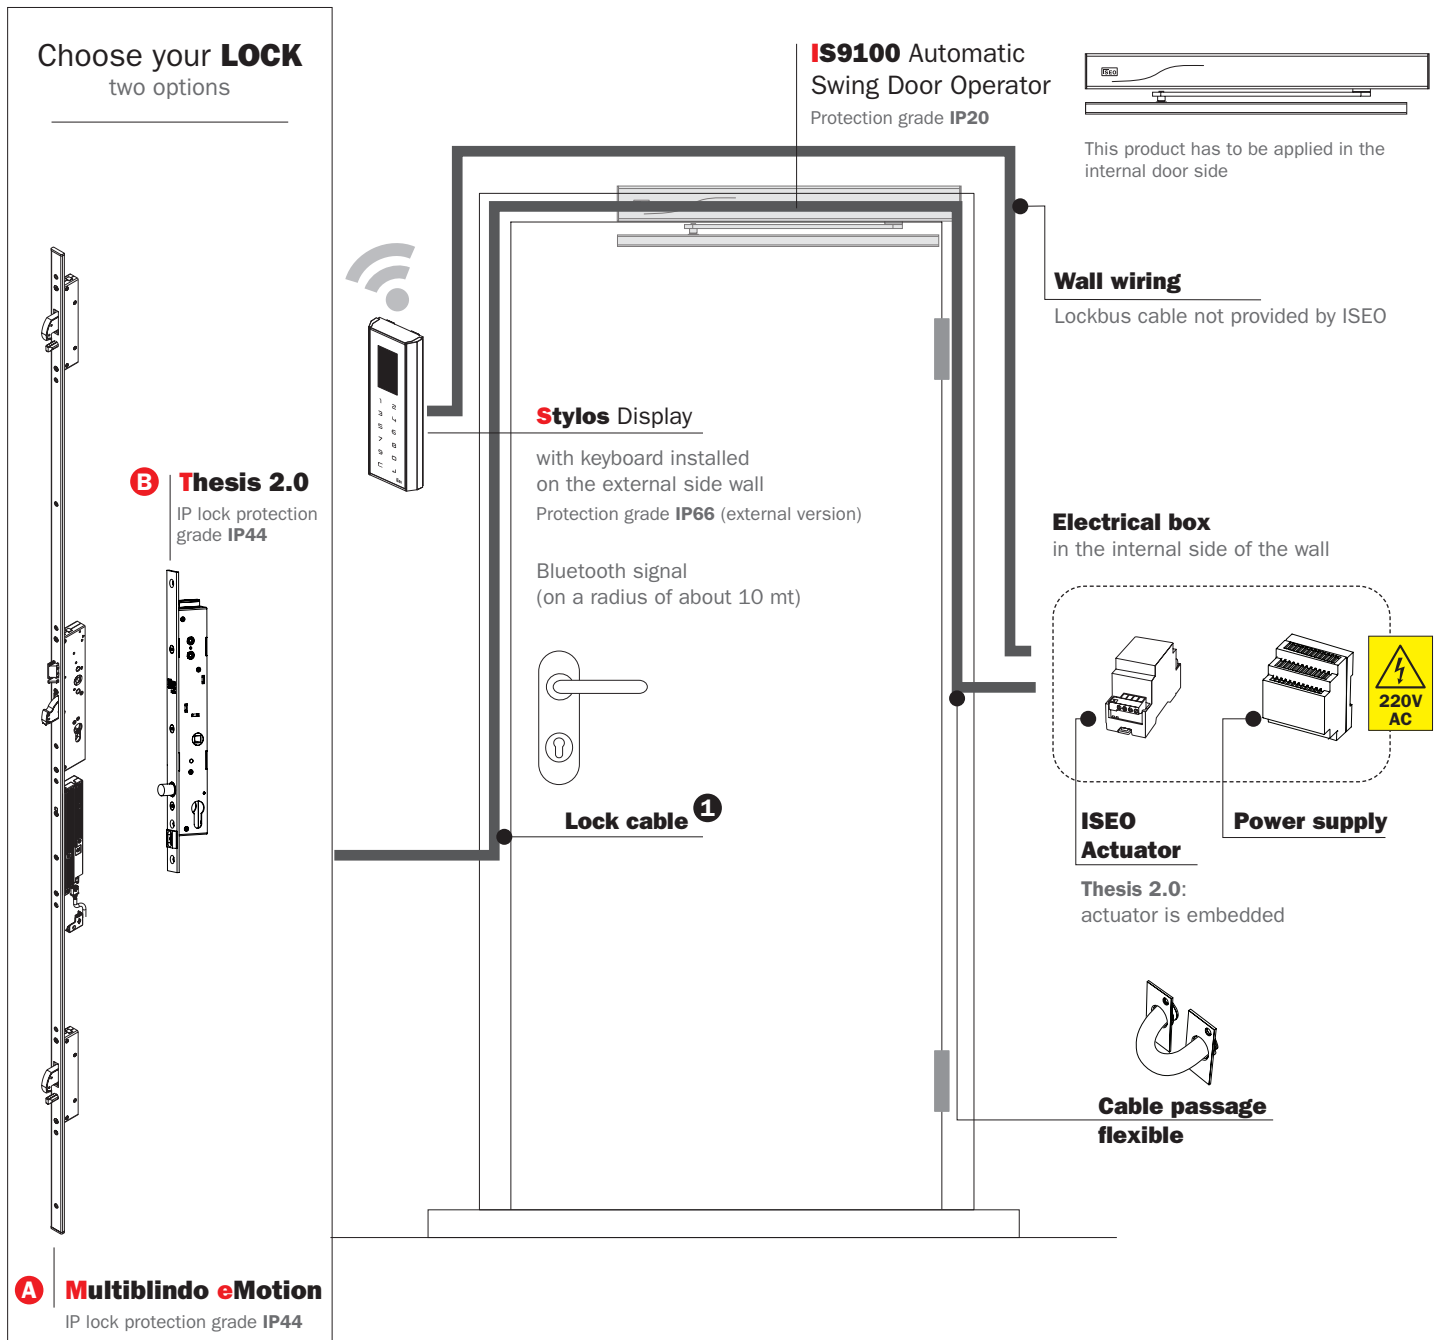

ISEO NO TOUCH SOLUTIONS FOR
ACCESS CONTROL AND REMOTE OPENING.

Door entry system solution with **Stylos** Smart Reader
and **IS9100** automatic door operator with

- A** **Multiblindo eMotion** electronic motorized lock
- B** **Thesis 2.0** solenoid lock.

1 Lock cable:

Multiblindo eMotion: the cable is supplied with the lock.
Thesis 2.0: the cable is not provided by ISEO.

CREDENTIALS TO OPEN

Smartphone

PIN code

Mifare Classic or DESFire Card

Keyfob

RFID Wristband