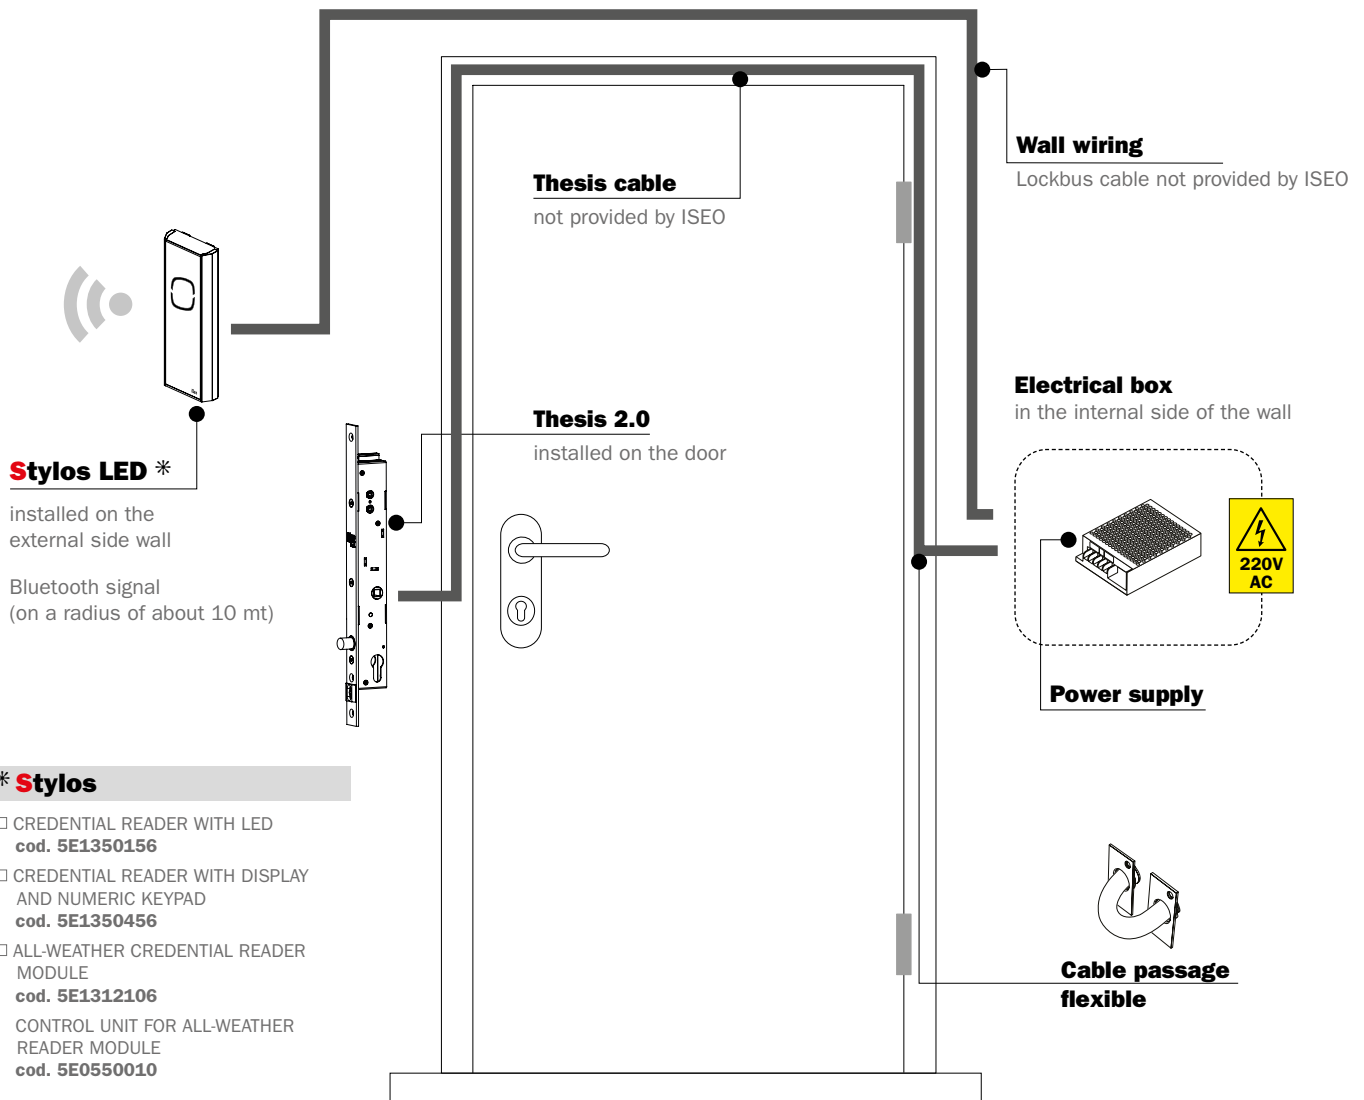

**ISEO** NO TOUCH SOLUTIONS FOR  
ACCESS CONTROL AND REMOTE OPENING.

Door entry system solution with  
**Stylos** Smart Reader and **Thesis 2.0**.

**DOOR EXTERNAL SIDE**

**\* Stylos**

- CREDENTIAL READER WITH LED  
cod. 5E1350156
- CREDENTIAL READER WITH DISPLAY AND NUMERIC KEYPAD  
cod. 5E1350456
- ALL-WEATHER CREDENTIAL READER MODULE  
cod. 5E1312106
- CONTROL UNIT FOR ALL-WEATHER READER MODULE  
cod. 5E0550010

**CREDENTIALS TO OPEN**

**WIRING DIAGRAM EXAMPLE**