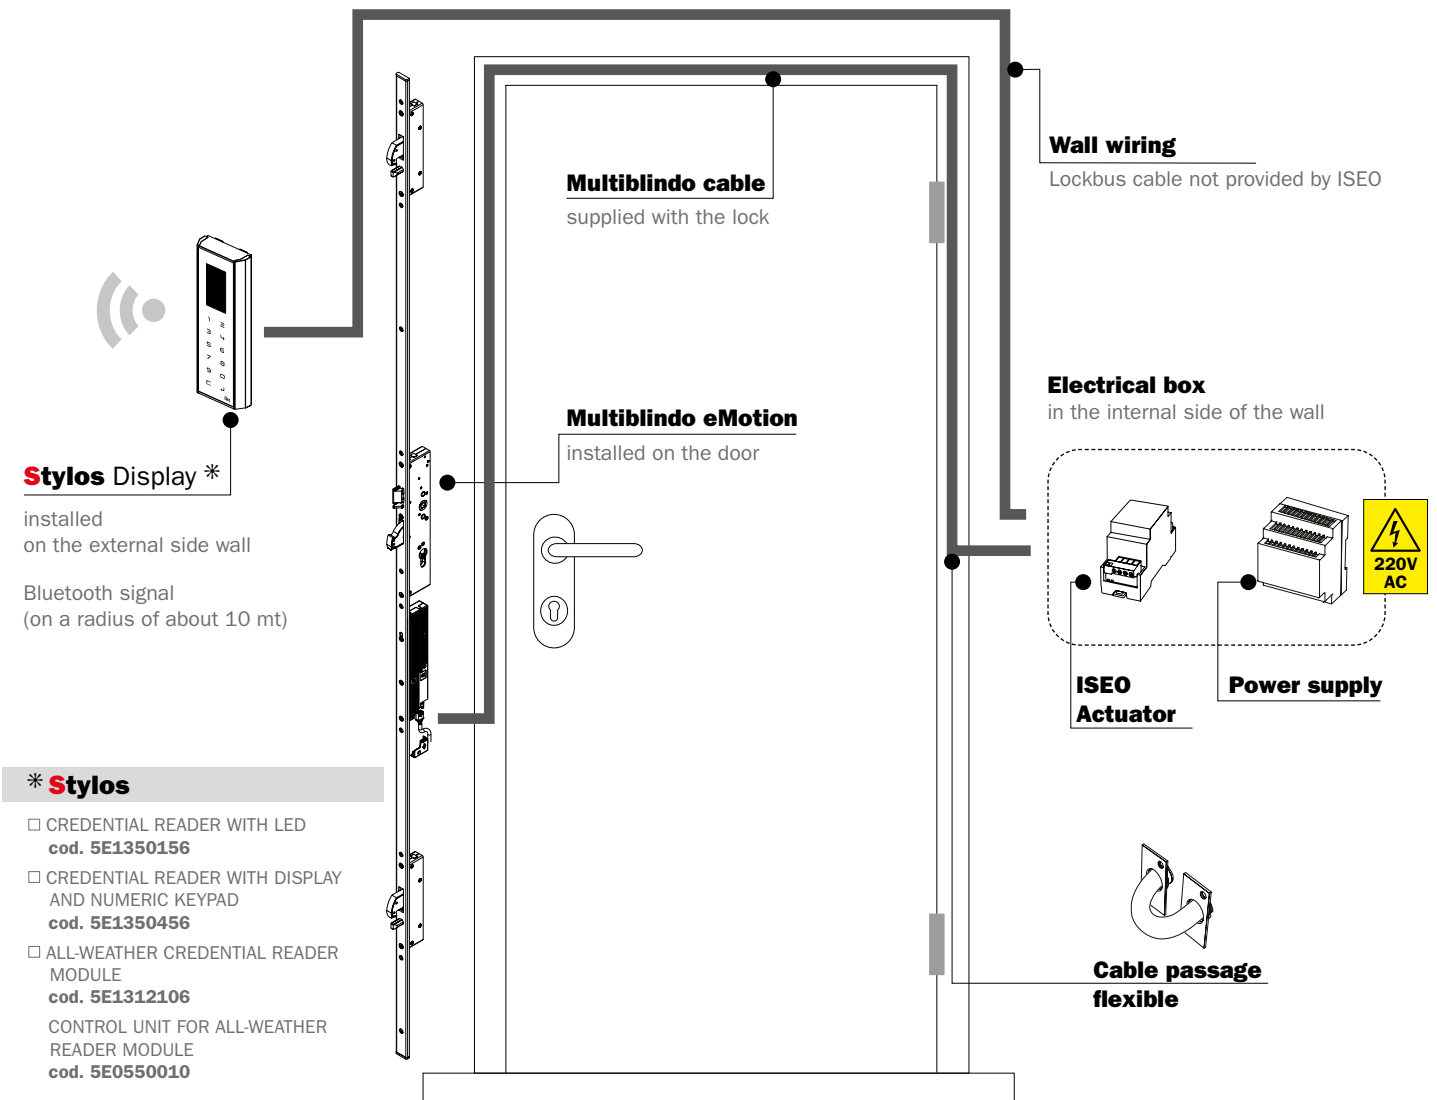

ISEO NO TOUCH SOLUTIONS FOR
ACCESS CONTROL AND REMOTE OPENING.

Door entry system solution with
Stylos Smart Reader and **Multiblindo eMotion**.

DOOR EXTERNAL SIDE

*** Stylos**

- CREDENTIAL READER WITH LED
cod. 5E1350156
 - CREDENTIAL READER WITH DISPLAY AND NUMERIC KEYPAD
cod. 5E1350456
 - ALL-WEATHER CREDENTIAL READER MODULE
cod. 5E1312106
- CONTROL UNIT FOR ALL-WEATHER READER MODULE
cod. 5E0550010

CREDENTIALS TO OPEN

WIRING DIAGRAM EXAMPLE