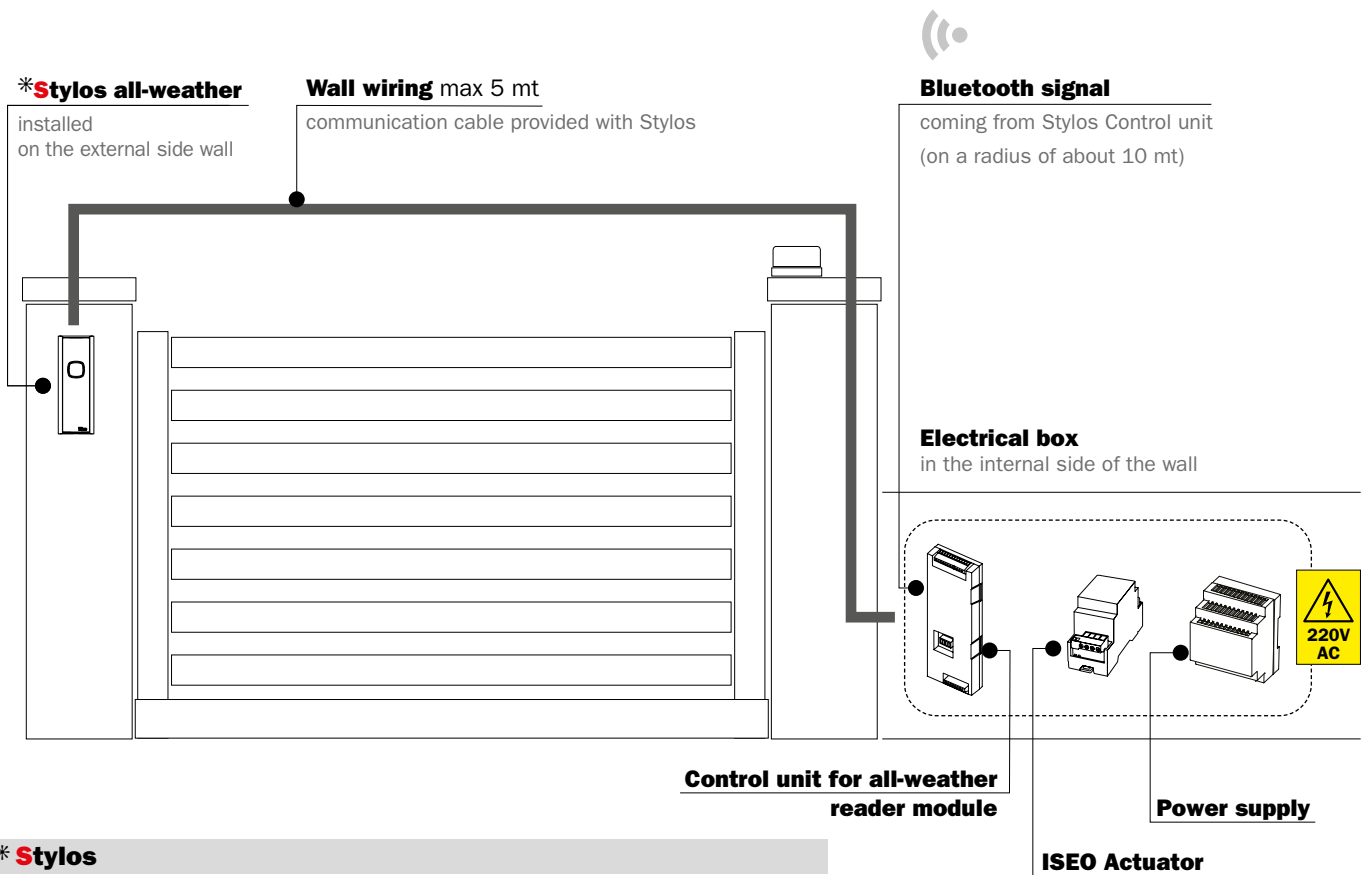

ISEO NO TOUCH SOLUTIONS FOR
ACCESS CONTROL AND REMOTE OPENING.

Door entry system solution with
Stylos Smart Reader and electric gate.

*** Stylos**

- CREDENTIAL READER WITH LED **cod. 5E1350156**
- CREDENTIAL READER WITH DISPLAY AND NUMERIC KEYPAD **cod. 5E1350456**
- ALL-WEATHER CREDENTIAL READER MODULE **cod. 5E1312106**
- CONTROL UNIT FOR ALL-WEATHER READER MODULE **cod. 5E0550010**

CREDENTIALS TO OPEN

WIRING DIAGRAM EXAMPLE