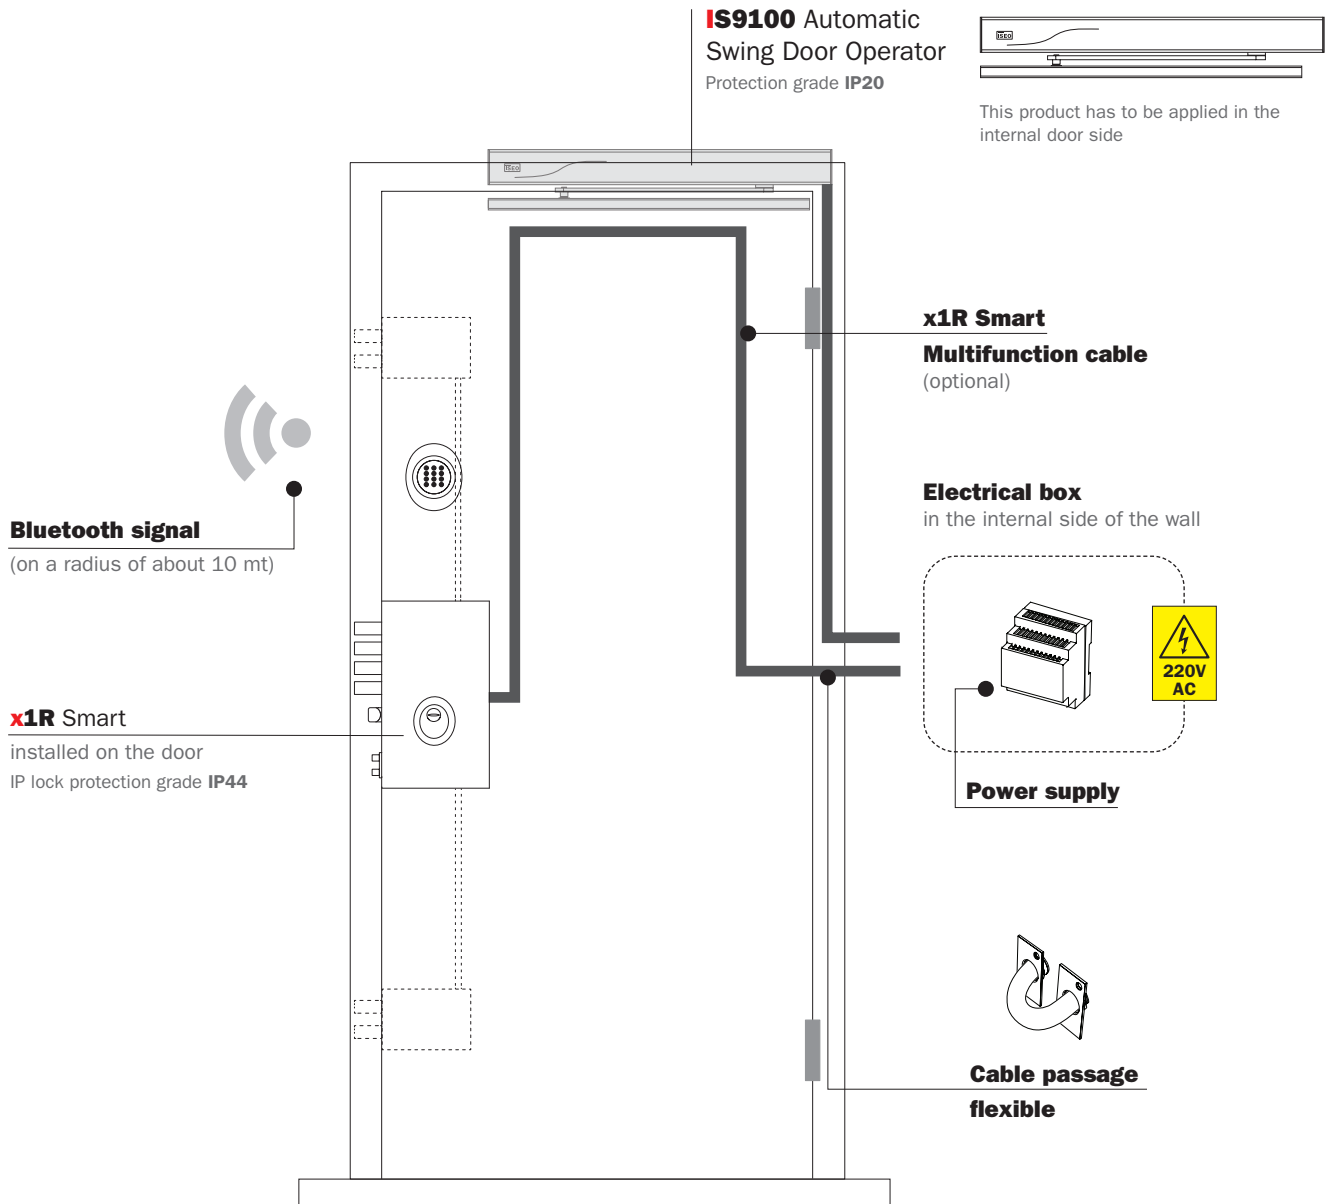

ISEO NO TOUCH SOLUTIONS FOR
ACCESS CONTROL AND REMOTE OPENING.

Door entry system solution with **x1R** Smart lock
and **IS9100** automatic door operator.

CREDENTIALS TO OPEN

Smartphone

Fingerprint

PIN code

Mifare Classic or DESFire Card

Keyfob

RFID Wristband