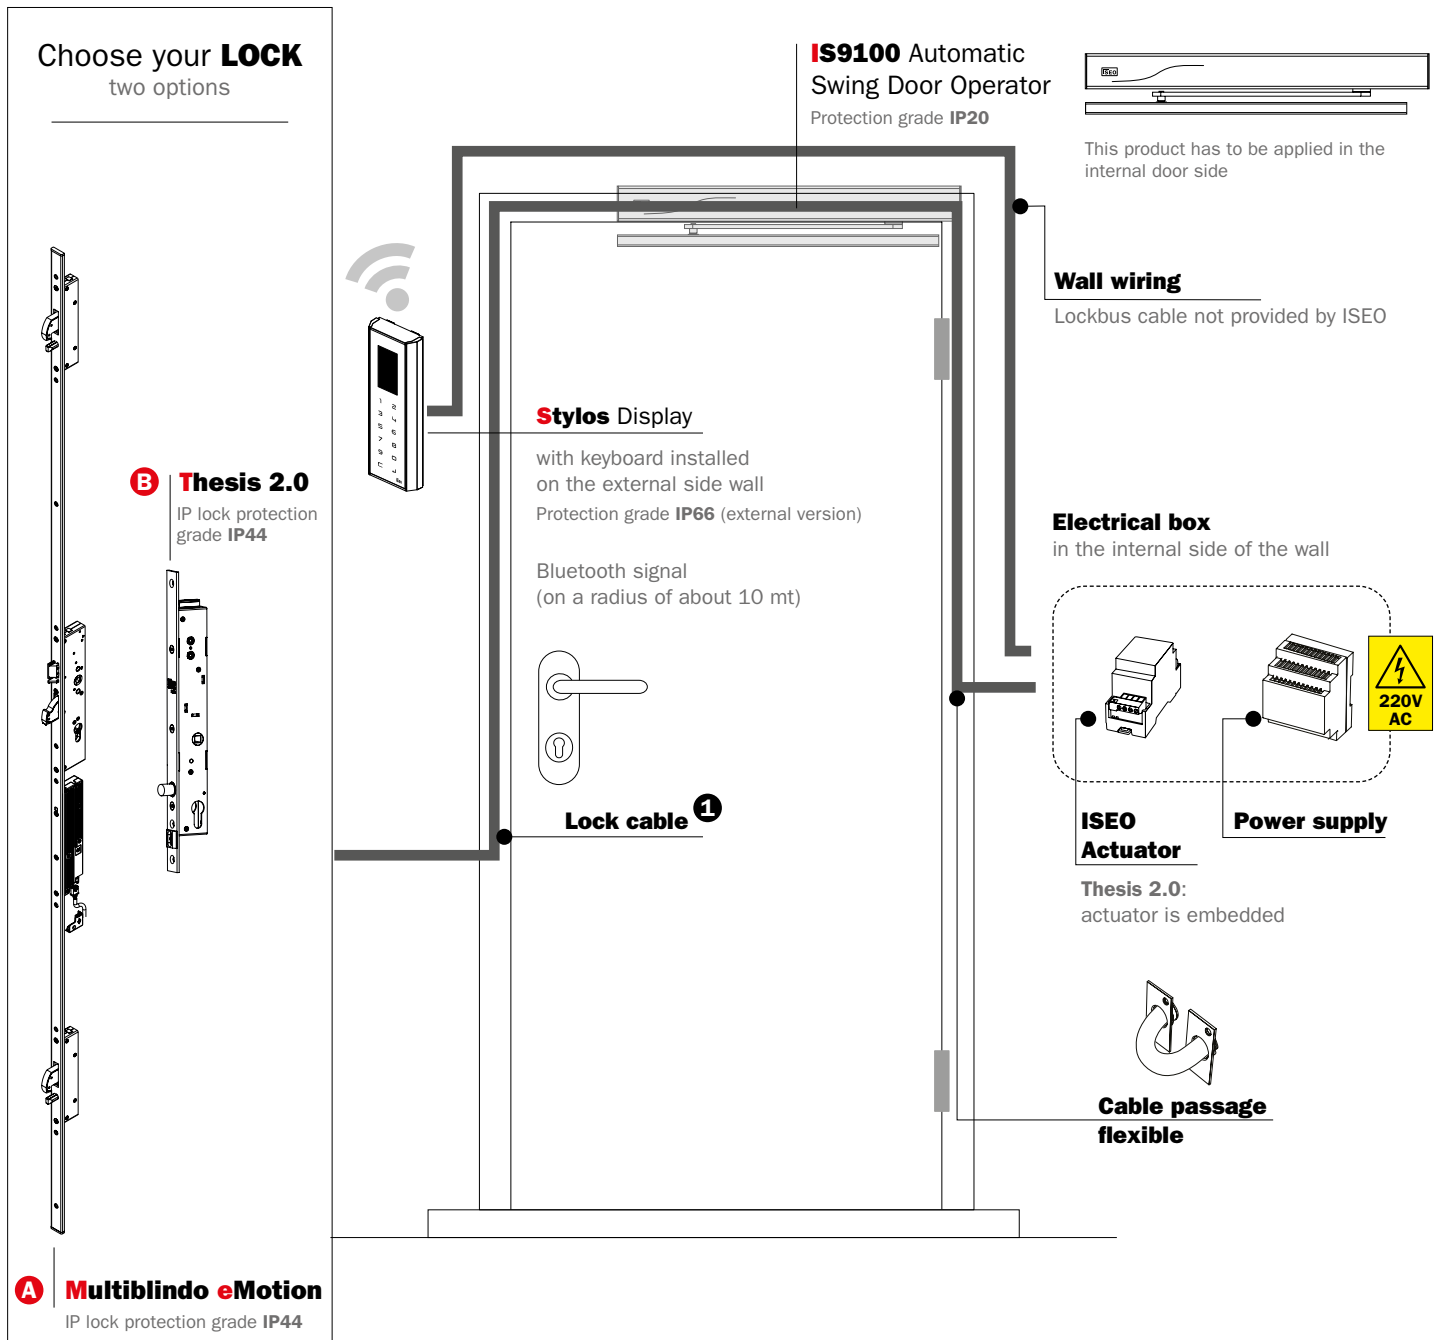

ISEO NO TOUCH SOLUTIONS FOR
ACCESS CONTROL AND REMOTE OPENING.

Door entry system solution with **Stylos** Smart Reader
and **IS9100** automatic door operator with

- A** **Multiblindo eMotion** electronic motorized lock
- B** **Thesis 2.0** solenoid lock.

1 Lock cable:

Multiblindo eMotion: the cable is supplied with the lock.
Thesis 2.0: the cable is not provided by ISEO.

CREDENTIALS TO OPEN

Smartphone

PIN code

Mifare Classic or DESFire Card

Keyfob

RFID Wristband