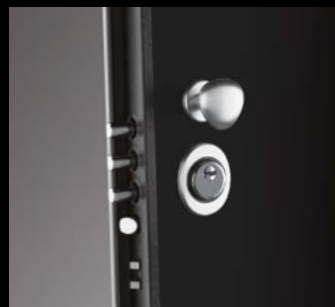

Libra SMART

DOUBLE KNOB ELECTRONIC CYLINDER

Bluetooth module allowing to interface with smartphones and Argo App.

Stand-alone access control system with RFID Multistandard credential reader and signaling LED. It can be fit with most European profile cylinder locks.

Aries SMART

ELECTRONIC TRIM SET

Bluetooth module allowing to interface with smartphones and Argo App. Stand-alone access control system. It can be fit on most doors (wood, aluminum, iron).

Harmless installation even on existing doors (it requires 2 holes only). RFID Multi-standard credential reader with signaling LED. It works with batteries up to 40.000 operations. IP55 version for outdoor.

Stylos SMART

CREDENTIAL READER

Bluetooth module allowing to interface with smartphones and Argo App. Access control system easy to use and to install. Ideal solution for offices, small companies and residential buildings. RFID Multi-standard credential reader with numerical keyboard and graphic or LED display. Lockbus interface for direct integration with ISEO controllers and actuators. Encrypted data transmission and peripherals safe authentication. IP66 version for outdoor.

X1R SMART

ELECTROMECHANICAL LOCK FOR ARMoured DOORS

Bluetooth module allowing to interface with smartphones and Argo App. Electromechanical opening and closing mechanism. Smart system for access control management. It can be integrated in domotic systems. Accessories can be easily combined in doors design. Lockbus interface for integration in ISEO access control management systems.