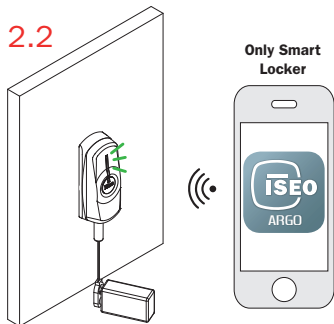

2.2

Only Smart
Locker