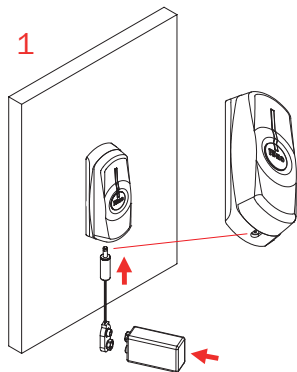

ISEO
iseo.com

Iseo Serrature s.p.a
Via San Girolamo 13
25055 Pisogne (BS)
ITALY
Tel. +39 0364 8821
iseo@iseo.com

ELECTRONIC SUPPORT SERVICE
iseozero1.com

Non contractual document. Subject to change. Cod. 600000IS00253 - 05/02/2020
Accessory for Electrical Emergency (EN) - © 2020 Iseo Serrature S.p.a. - www.iseo.com

9V Alkaline battery (type 6LR61)